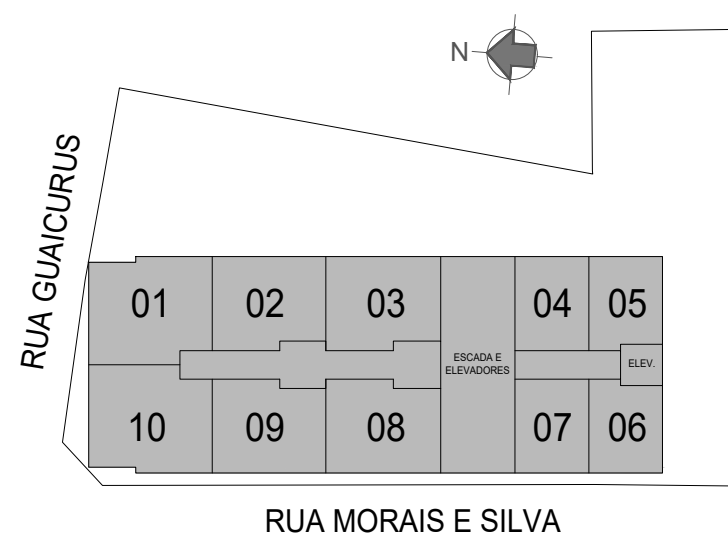

The background features a white canvas with several abstract elements: a large, light gray wavy shape at the top; a thin, dark gray wavy line below it; a grid of small gray dots in the top right corner; a small gray circle in the top left; a larger gray circle in the bottom right; a thin dark gray line forming a pentagon on the left side; and two small gray 'x' marks, one in the top left and one in the middle left.

# **VILA ROMANA**

**TÉRREO**

RUA MORAIS E SILVA

EMPREENDIMENTO:

**metrocasa**  
Vila Romana

**metrocasa**  
construtora  
você+perto

1º PAVIMENTO

EMPREENDIMENTO: