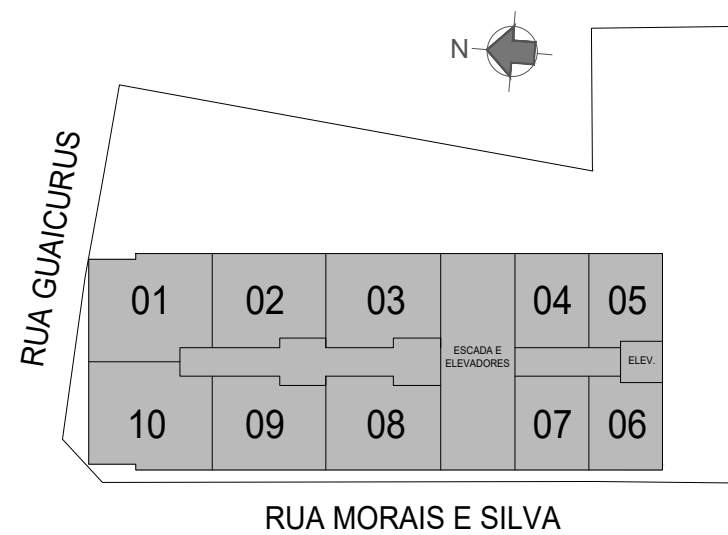

EMPREENDIMENTO:

metrocasa
Vila Romana