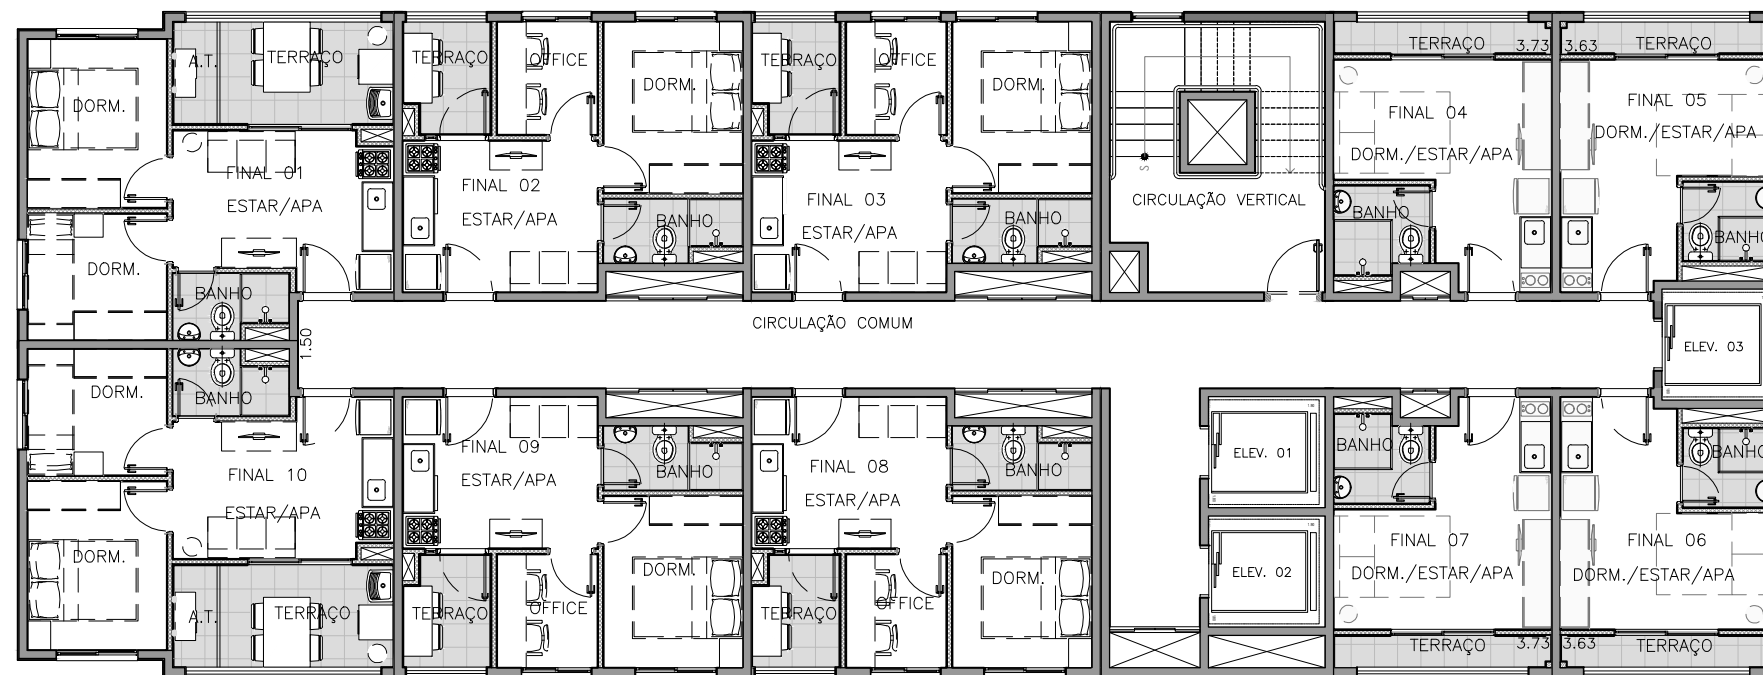

The background features a white canvas with several abstract elements: a large, light gray wavy shape at the top; a thin, dark gray wavy line below it; a grid of small gray dots in the top right corner; a small gray circle in the top left; a larger gray circle in the bottom right; a thin dark gray line forming a pentagon on the left side; and two small gray 'x' marks, one in the top left and one in the middle left.

**metrocasa**  
Vila Romana

2º AO 7º PAVIMENTO

EMPREENDIMENTO:

**metrocasa**  
Vila Romana

8º AO 16º PAVIMENTO

EMPREENDIMENTO:

**metrocasa**  
Vila Romana

**17º PAVIMENTO**