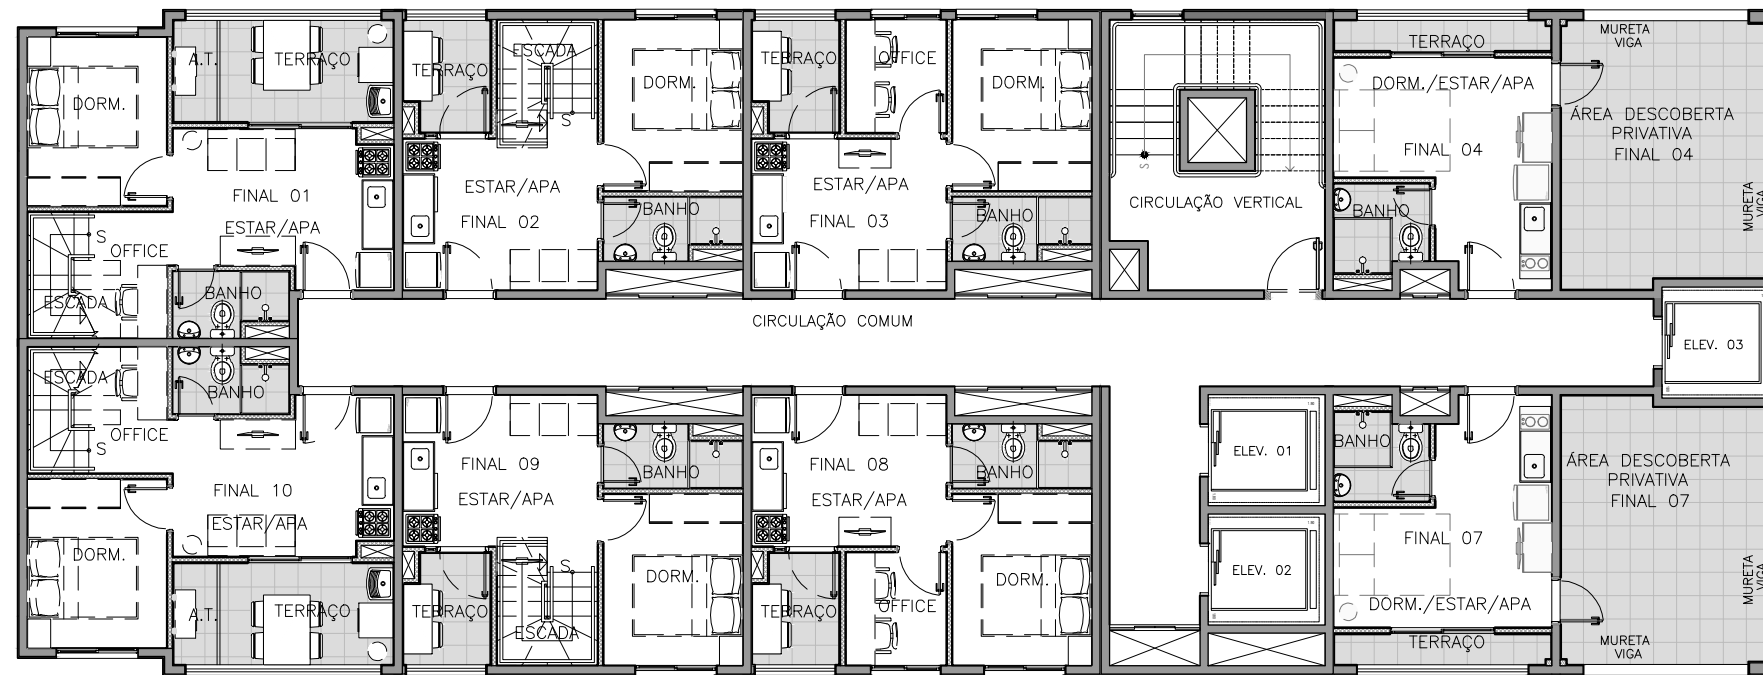

The background features a white canvas with several abstract elements: a large, light gray wavy shape at the top; a thin, dark gray wavy line below it; a grid of small gray dots in the top right corner; a small gray circle in the top left; a larger gray circle in the bottom right; a thin dark gray line forming a pentagon on the left side; and two small gray 'x' marks, one in the top left and one in the middle left.

**metrocasa**  
Vila Romana

2º AO 7º PAVIMENTO

EMPREENDIMENTO:

**metrocasa**  
Vila Romana

8º AO 16º PAVIMENTO

EMPREENDIMENTO:

**metrocasa**  
Vila Romana

**17º PAVIMENTO**