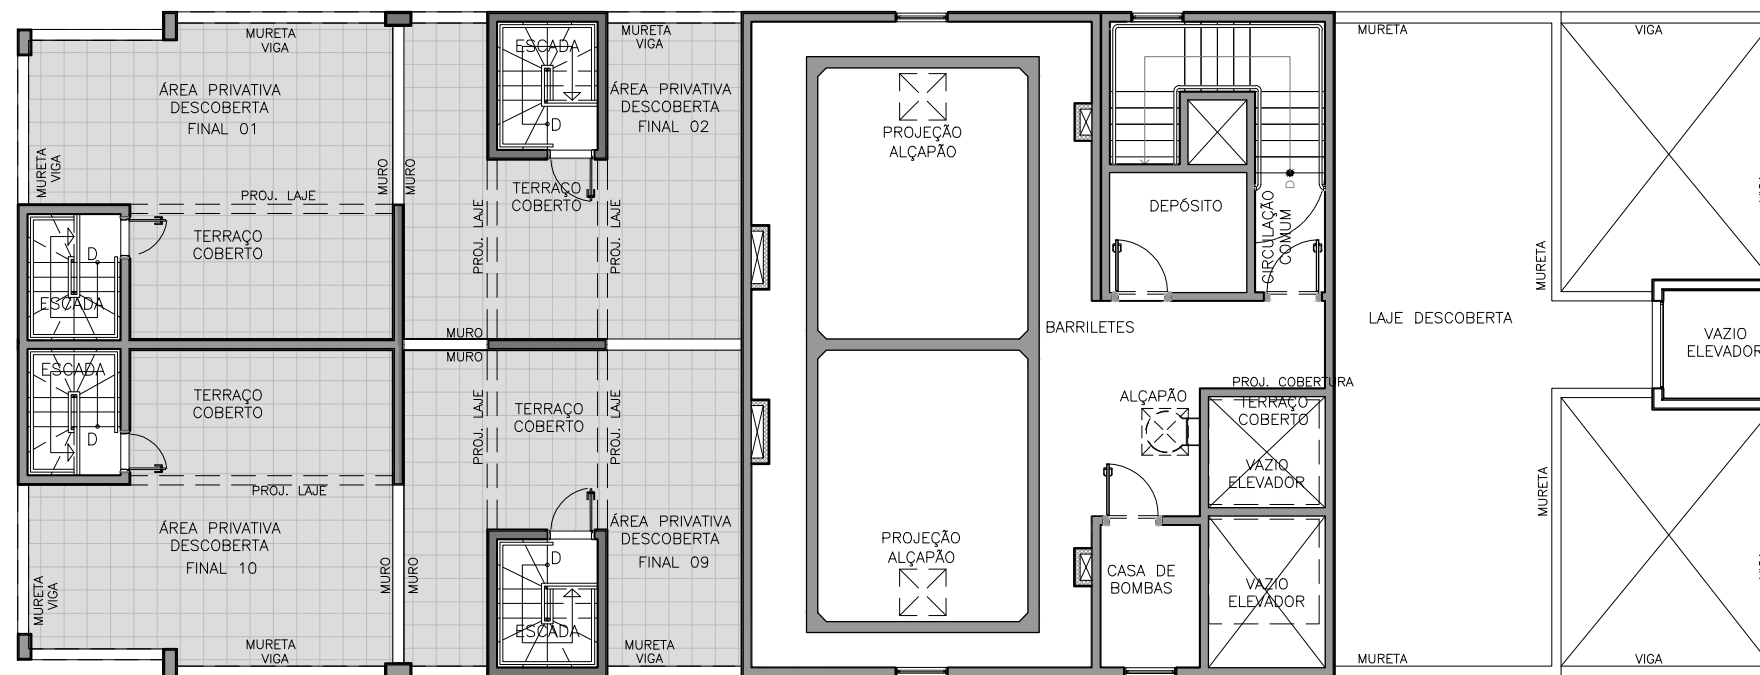

COBERTURA

EMPREENDIMENTO:

metrocasa
Vila Romana