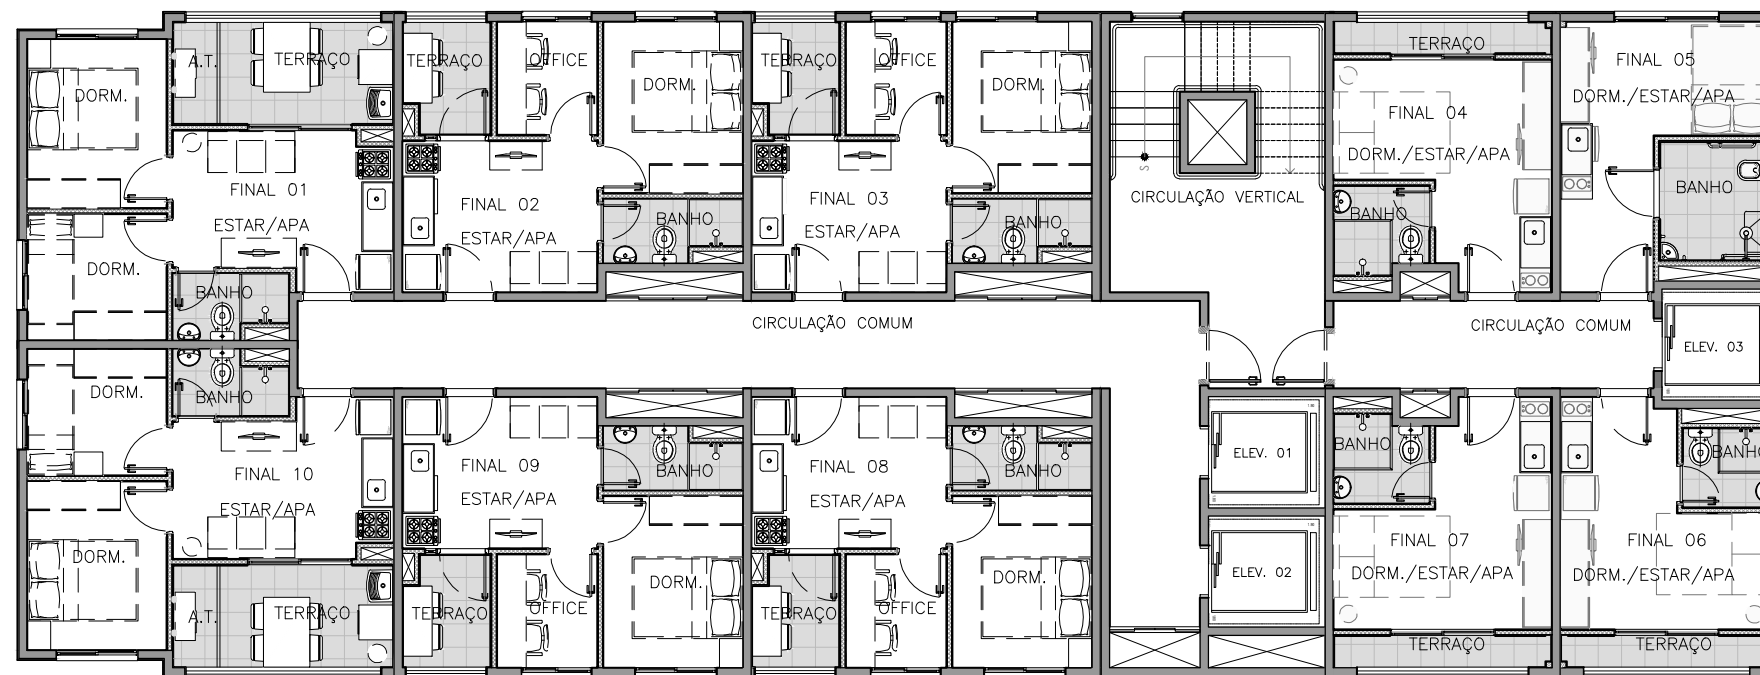

The background features a white canvas with several abstract elements: a large, light gray wavy shape at the top; a thin, dark gray wavy line below it; a grid of small gray dots in the top right corner; a small gray circle in the top left; a larger gray circle in the bottom right; a thin dark gray line forming a pentagon on the left side; and two small gray 'x' marks, one in the top left and one in the middle left.

# **VILA ROMANA**

**TÉRREO**

RUA MORAIS E SILVA

EMPREENDIMENTO:

**metrocasa**  
Vila Romana

**metrocasa**  
construtora  
você+perto

1º PAVIMENTO

EMPREENDIMENTO: