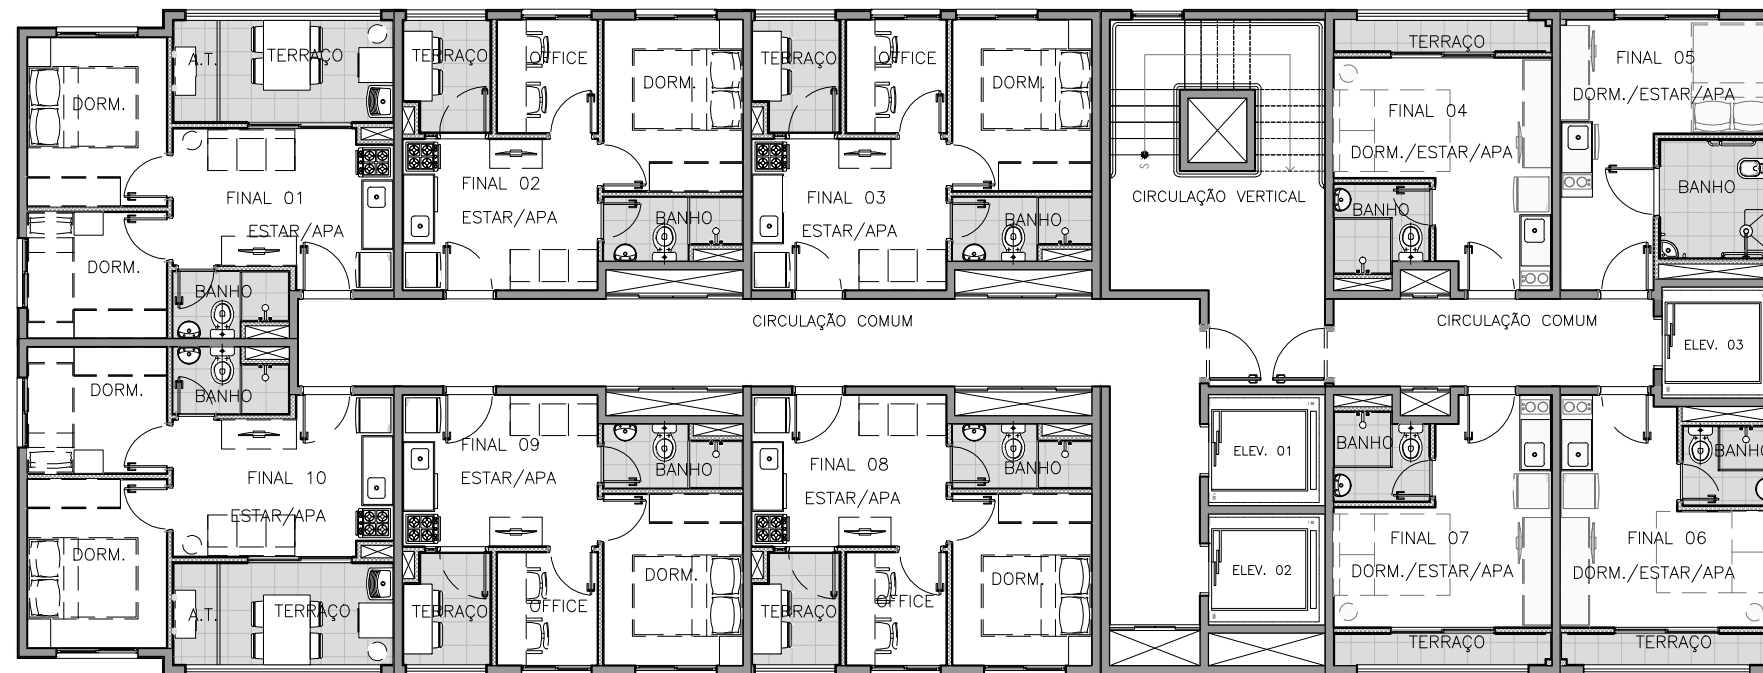

2º AO 7º PAVIMENTO